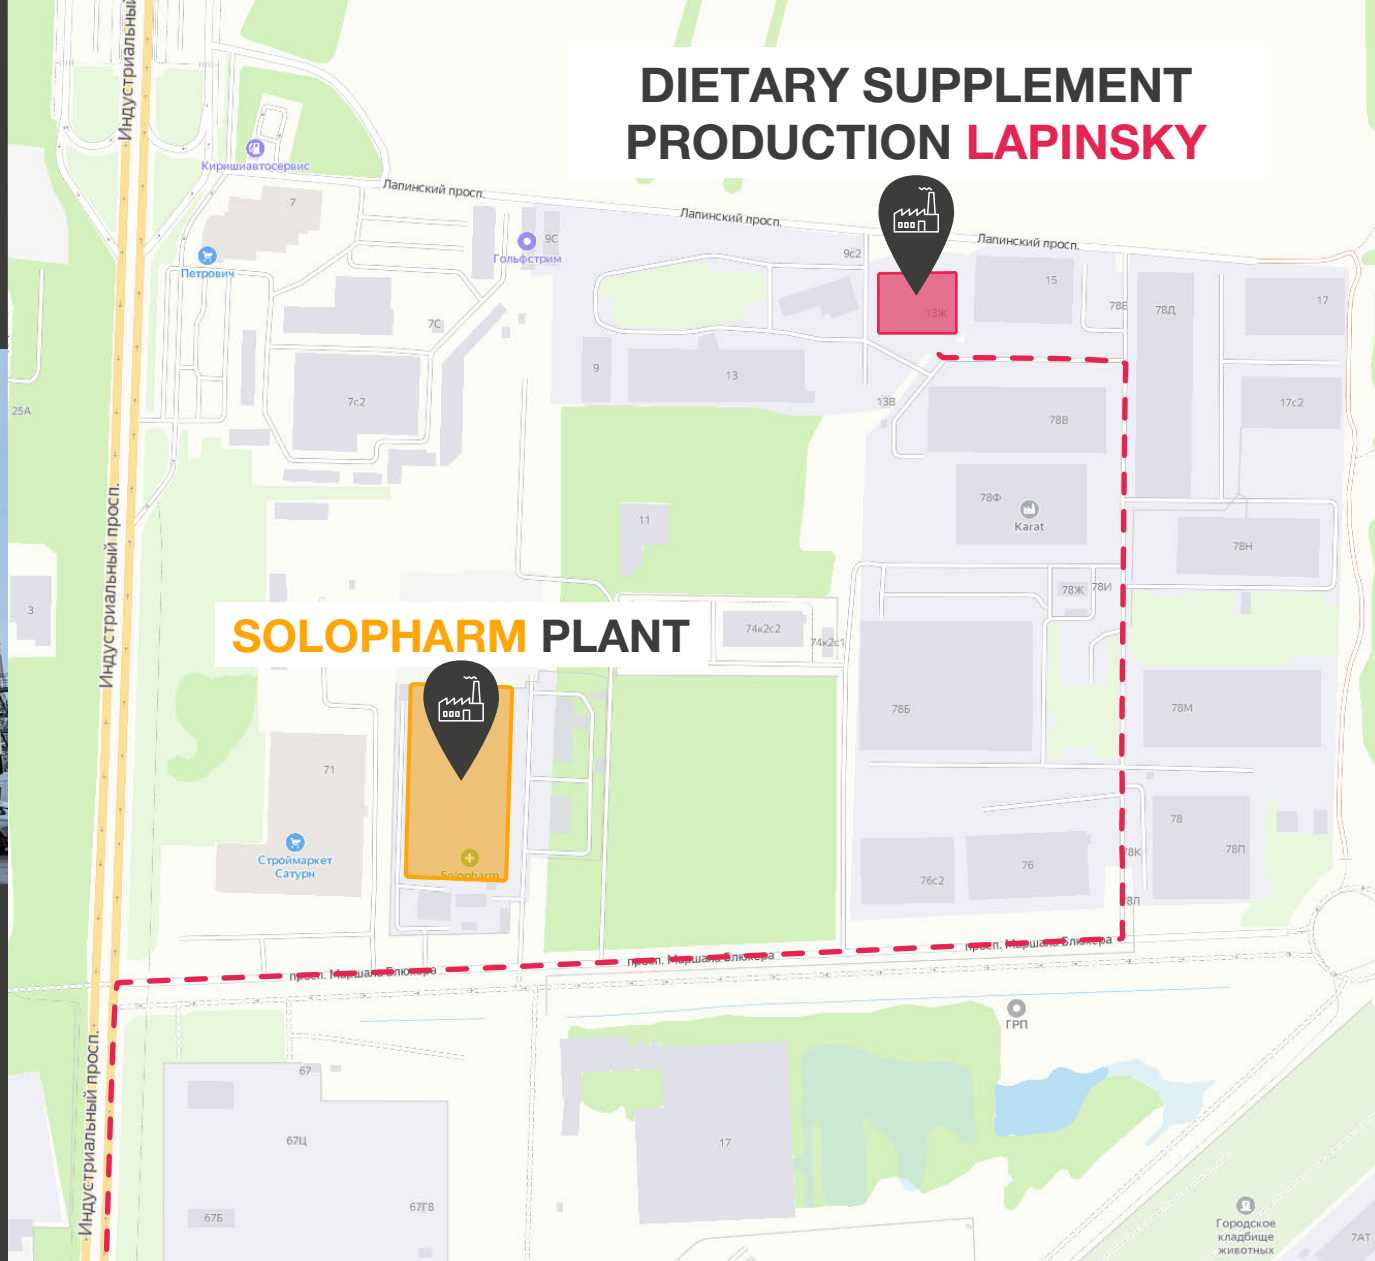

DIETARY SUPPLEMENT PRODUCTION LAPINSKY

LLC Grotex

Address:
195253,
St. Petersburg,
Lapinsky prospect, 13

Contacts:
Yulia Gerasimova
Head of Dietary
supplement section
tel.: +7 812 385 47 87 ext. 734

DIETARY SUPPLEMENT PRODUCTION LAPINSKY

BY CAR: ACCESS FROM THE MARSHAL BLUKHER AVE., 78 LIT. L

BY PUBLIC TRANSPORT: FROM MARSHAL BLUKHER AVE., 78
from Prospekt Bolshevikov metro station K-284 bus, 10 min by foot
from Ploshad Lenina metro station K-137 bus, 20 min by foot